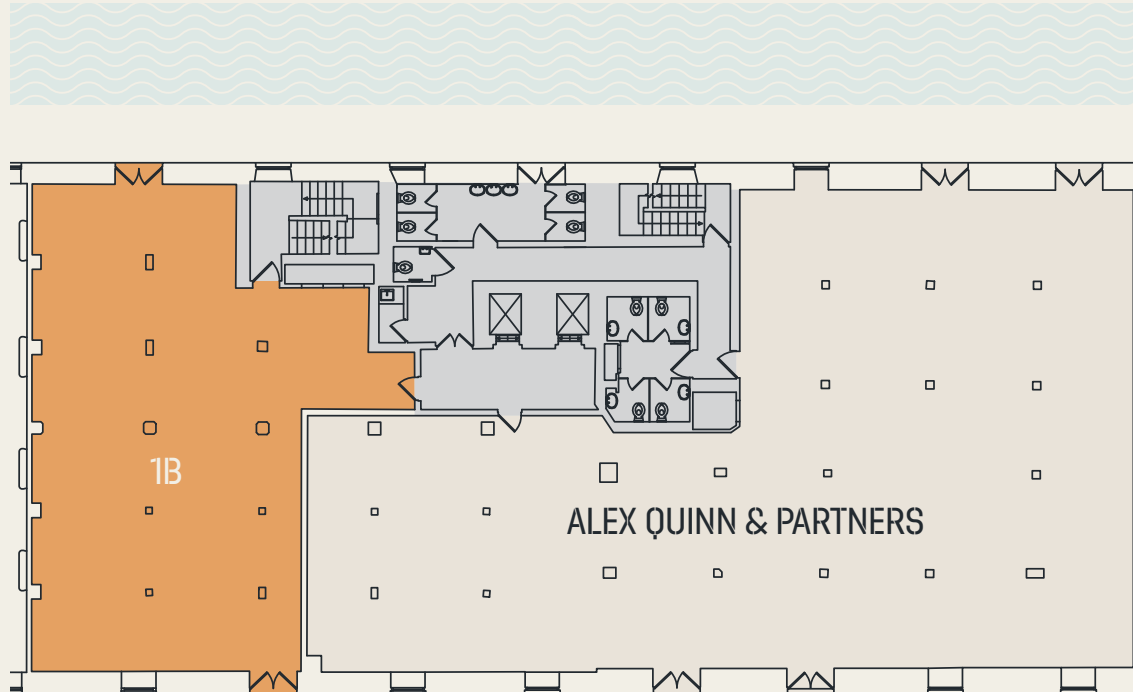

86 | 1st floor

Suite 1B 1,721 Sq Ft (160.0 Sq M)

North

Commercial Street

- Available Space
- Core
- Occupied Space

80 | 2nd floor

Suite 2B 1,897 Sq Ft (176.2 Sq M)

Commercial Street

- Available Space
- Core
- Occupied Space

96 | 2nd floor

5,033 Sq Ft (467.6 Sq M)

North

Commercial Street

● Available Space

● Core