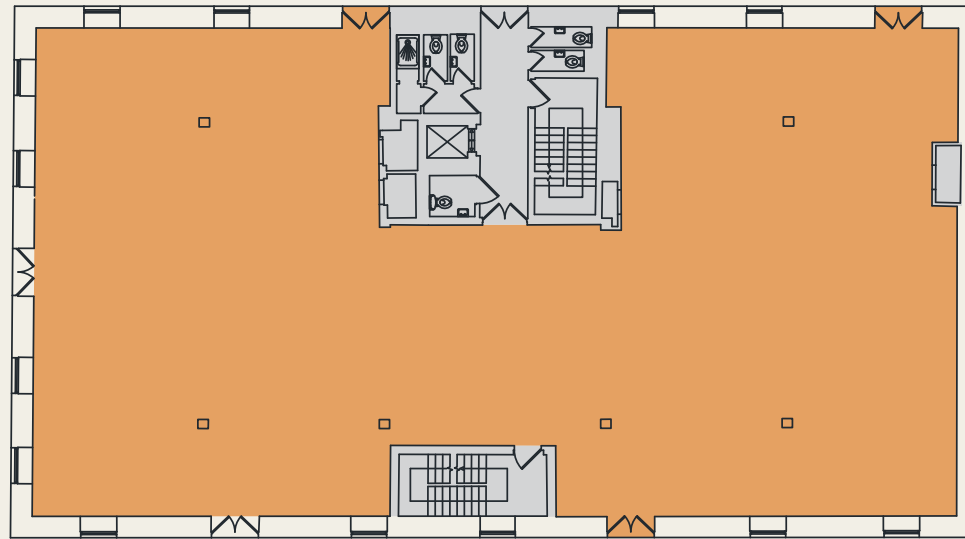

86 | 1st floor

Suite 1B 1,721 Sq Ft (160.0 Sq M)

North

Commercial Street

- Available Space
- Core
- Occupied Space

80 | 2nd floor

Suite 2B 1,897 Sq Ft (176.2 Sq M)

Commercial Street

- Available Space
- Core
- Occupied Space

96 | 2nd floor

5,033 Sq Ft (467.6 Sq M)

North

Commercial Street

● Available Space

● Core